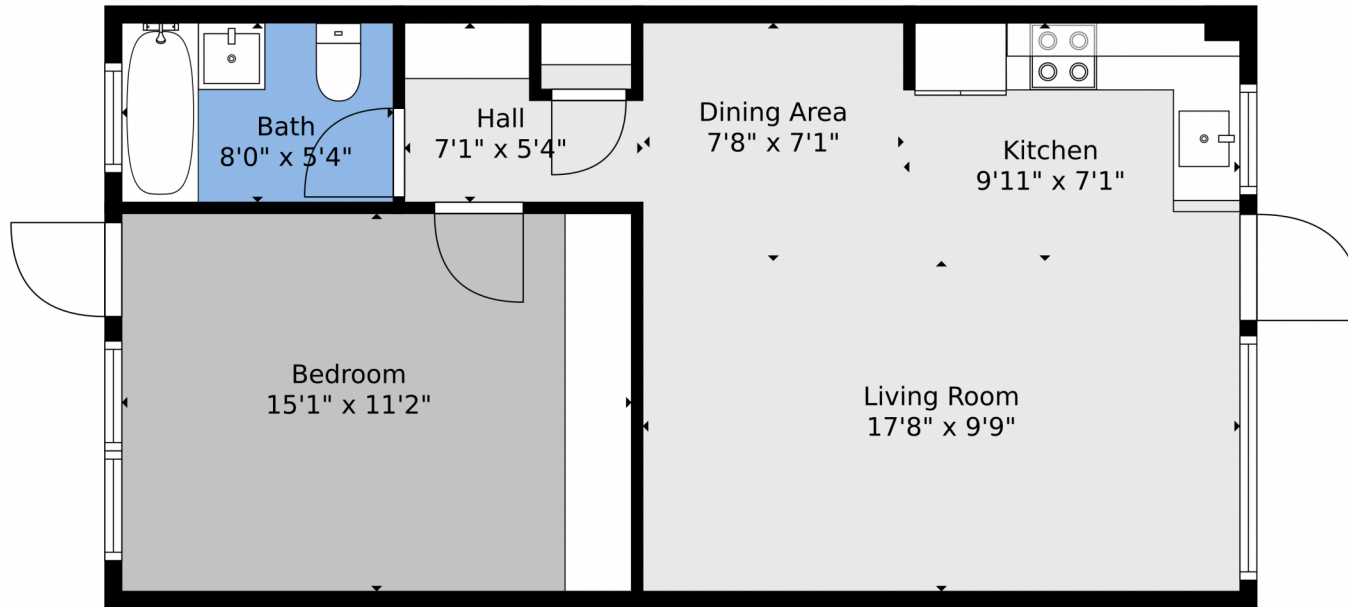

TOTAL: 558 sq. ft
FLOOR 1: 558 sq. ft

Disclaimer: Sizes and Dimensions are Approximate, Actual May Vary.

Silvana Friedel
754-234-2874
SilvanaSellsHomes@gmail.com
<https://silvanafriedel.keyes.com/>