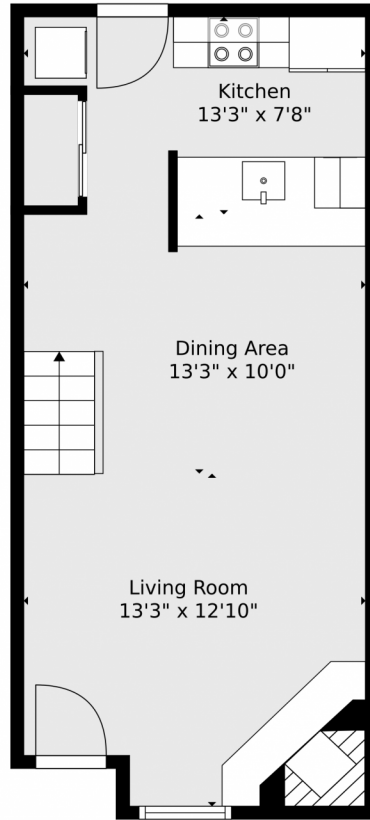

Floor 1

TOTAL: 660 sq. ft
FLOOR 1: 396 sq. ft, FLOOR 2: 264 sq. ft
EXCLUDED AREAS: LOW CEILING: 132 sq. ft

Disclaimer: Sizes and Dimensions are Approximate, Actual May Vary.

Taylor Haas
303-665-7368
taylorh@coloradorpm.com
<https://www.coloradorpm.com/available-rental-properties-denver>

Scan code
for more
property
details