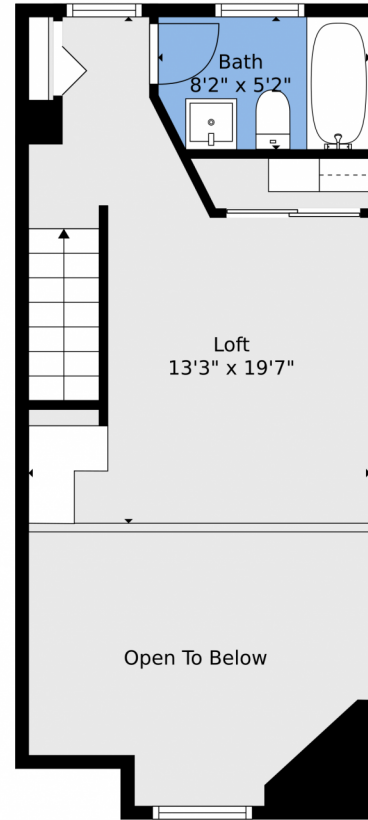

Floor 2

TOTAL: 660 sq. ft
FLOOR 1: 396 sq. ft, FLOOR 2: 264 sq. ft
EXCLUDED AREAS: LOW CEILING: 132 sq. ft

Disclaimer: Sizes and Dimensions are Approximate, Actual May Vary.

Taylor Haas
303-665-7368
taylorh@coloradorpm.com
<https://www.coloradorpm.com/available-rental-properties-denver>