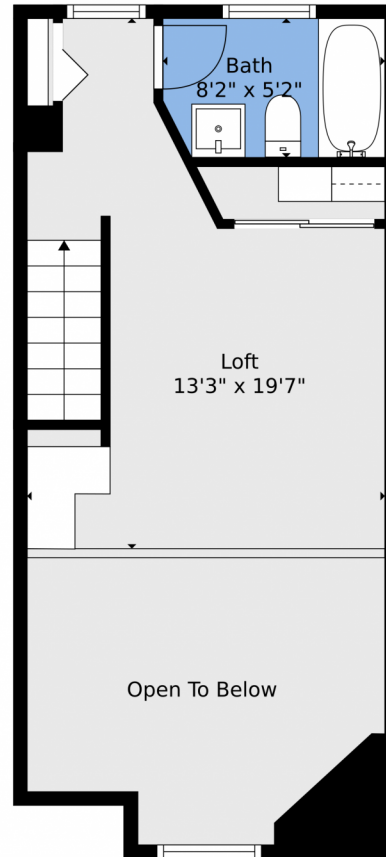

TOTAL: 660 sq. ft
FLOOR 1: 396 sq. ft, FLOOR 2: 264 sq. ft
EXCLUDED AREAS: LOW CEILING: 132 sq. ft

Disclaimer: Sizes and Dimensions are Approximate, Actual May Vary.

Taylor Haas
303-665-7368
taylorh@coloradorpm.com
<https://www.coloradorpm.com/available-rental-properties-denver>