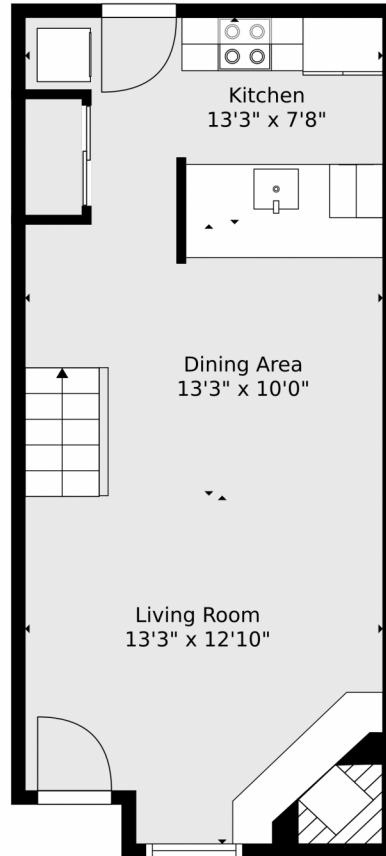

TOTAL: 660 sq. ft
FLOOR 1: 396 sq. ft, FLOOR 2: 264 sq. ft
EXCLUDED AREAS: LOW CEILING: 132 sq. ft

Disclaimer: Sizes and Dimensions are Approximate, Actual May Vary.

Taylor Haas
303-665-7368
taylorh@coloradorm.com
<https://www.coloradorm.com/available-rental-properties-denver>

Scan code
for more
property
details