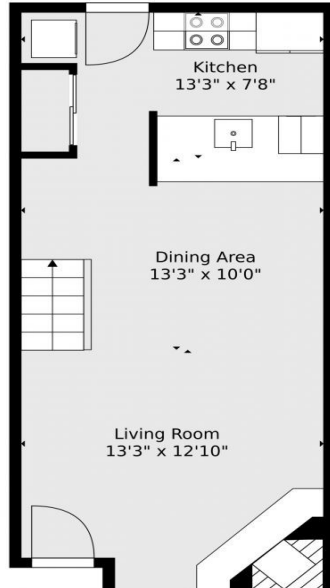

floorplan_single_0

Single Family

750 SQFT

1 Bed

1 Baths

Taylor Haas

303-665-7368

taylorh@coloradorpm.com

<https://www.coloradorpm.com/available-rental-properties-denver>

Scan code
for more
property
details

TOTAL: 660 sq. ft
FLOOR 1: 396 sq. ft, FLOOR 2: 264 sq. ft
EXCLUDED AREAS: LOW CEILING: 132 sq. ft

Floor Plan Created By V1photos.com. Measurements Deamed Highly Reliable But Not Guaranteed.

TOTAL: 660 sq. ft
FLOOR 1: 396 sq. ft, FLOOR 2: 264 sq. ft
EXCLUDED AREAS: LOW CEILING: 132 sq. ft

Floor Plan Created By V1photos.com. Measurements Deamed Highly Reliable But Not Guaranteed.

Disclaimer: Sizes and Dimensions are Approximate, Actual May Vary.