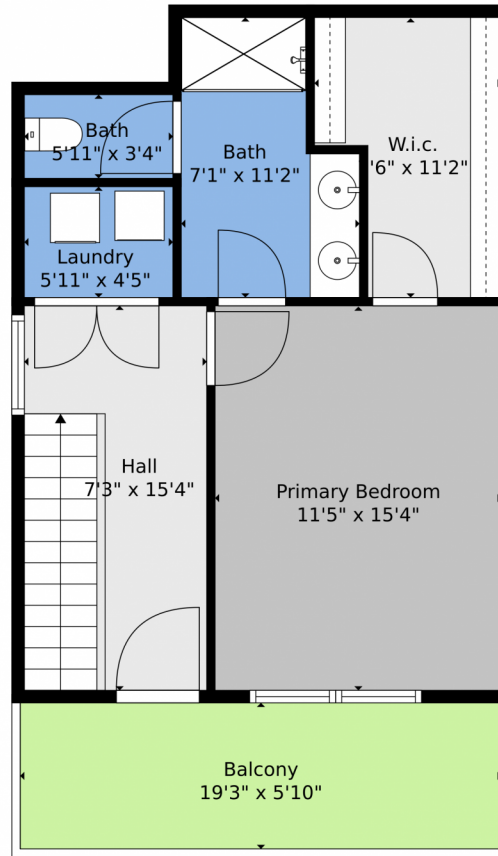

South Reed Way, Littleton, CO 80123 – 3rd Level

TOTAL: 991 sq. ft
BELOW GROUND: 132 sq. ft, FLOOR 2: 365 sq. ft, FLOOR 3: 494 sq. ft
EXCLUDED AREAS: LOW CEILING: 223 sq. ft, BALCONY: 112 sq. ft

Disclaimer: Sizes and Dimensions are Approximate, Actual May Vary.

Joey Hoiescu
619-806-7014
joey@luxdenver.com
<https://www.thepropertysomm.com>