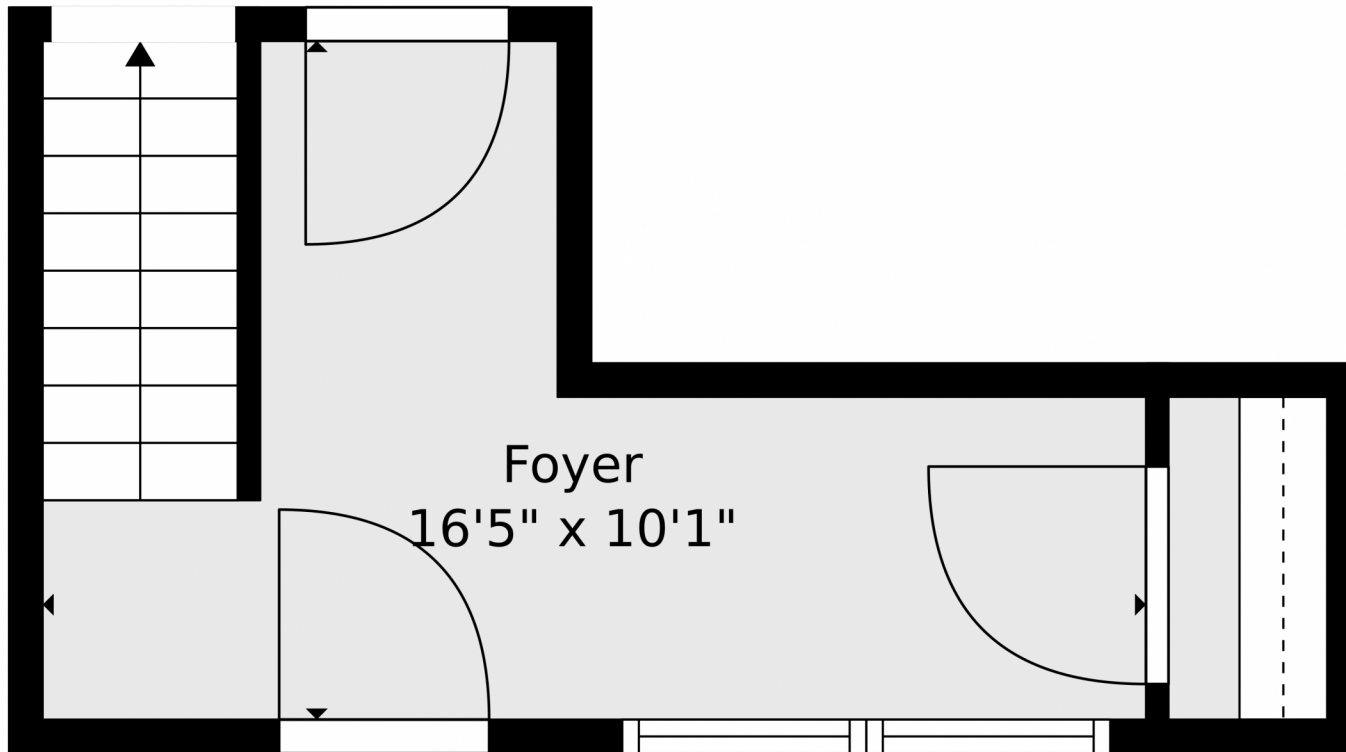

Single Family

1300 SQFT

2 Beds

2/1 Baths

1 Car

Joey Hoiescu

619-806-7014

joey@luxdenver.com

<https://www.thepropertysomm.com>

Scan code
for more
property
details

TOTAL: 991 sq. ft
BELOW GROUND: 132 sq. ft, FLOOR 2: 365 sq. ft, FLOOR 3: 494 sq. ft
EXCLUDED AREAS: LOW CEILING: 223 sq. ft, BALCONY: 112 sq. ft
Floor Plan Created By V1photos.com. Measurements Deamed Highly Reliable But Not Guaranteed.

Disclaimer: Sizes and Dimensions are Approximate, Actual May Vary.

Joey Hoiescu
619-806-7014
joey@luxdenver.com
<https://www.thepropertysomm.com>

South Reed Way, Littleton, CO 80123 – 2nd Level

TOTAL: 991 sq. ft
BELOW GROUND: 132 sq. ft, FLOOR 2: 365 sq. ft, FLOOR 3: 494 sq. ft
EXCLUDED AREAS: LOW CEILING: 223 sq. ft, BALCONY: 112 sq. ft
Floor Plan Created By V1photos.com, Measurements Deamed Highly Reliable But Not Guaranteed.

Disclaimer: Sizes and Dimensions are Approximate, Actual May Vary.

Joey Hoiescu
619-806-7014
joey@luxdenver.com
<https://www.thepropertysomm.com>

South Reed Way, Littleton, CO 80123 – 3rd Level

TOTAL: 991 sq. ft
BELOW GROUND: 132 sq. ft, FLOOR 2: 365 sq. ft, FLOOR 3: 494 sq. ft
EXCLUDED AREAS: LOW CEILING: 223 sq. ft, BALCONY: 112 sq. ft