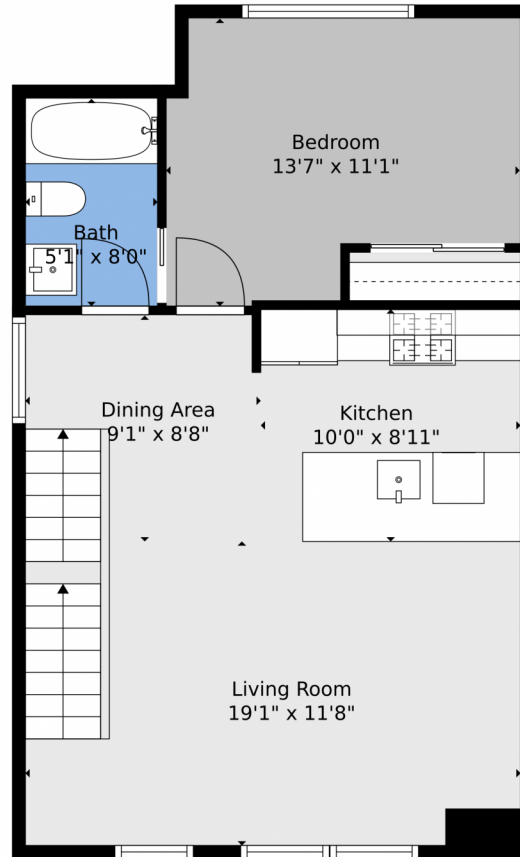

<https://www.thepropertysomm.com>

Scan code
for more
property
details

TOTAL: 991 sq. ft
BELOW GROUND: 132 sq. ft, FLOOR 2: 365 sq. ft, FLOOR 3: 494 sq. ft
EXCLUDED AREAS: LOW CEILING: 223 sq. ft, BALCONY: 112 sq. ft
Floor Plan Created By V1photos.com. Measurements Deamed Highly Reliable But Not Guaranteed.

Disclaimer: Sizes and Dimensions are Approximate, Actual May Vary.

Joey Hoiescu
619-806-7014
joey@luxdenver.com
<https://www.thepropertysomm.com>

South Reed Way, Littleton, CO 80123 – 2nd Level

TOTAL: 991 sq. ft
BELOW GROUND: 132 sq. ft, FLOOR 2: 365 sq. ft, FLOOR 3: 494 sq. ft
EXCLUDED AREAS: LOW CEILING: 223 sq. ft, BALCONY: 112 sq. ft
Floor Plan Created By V1photos.com, Measurements Deamed Highly Reliable But Not Guaranteed.

Disclaimer: Sizes and Dimensions are Approximate, Actual May Vary.

Joey Hoiescu
619-806-7014
joey@luxdenver.com
<https://www.thepropertysomm.com>

South Reed Way, Littleton, CO 80123 – 3rd Level

TOTAL: 991 sq. ft
BELOW GROUND: 132 sq. ft, FLOOR 2: 365 sq. ft, FLOOR 3: 494 sq. ft
EXCLUDED AREAS: LOW CEILING: 223 sq. ft, BALCONY: 112 sq. ft

Floor Plan Created By V1photos.com, Measurements Deamed Highly Reliable But Not Guaranteed.

Disclaimer: Sizes and Dimensions are Approximate, Actual May Vary.

Joey Hoiescu
619-806-7014
joey@luxdenver.com
<https://www.thepropertysomm.com>