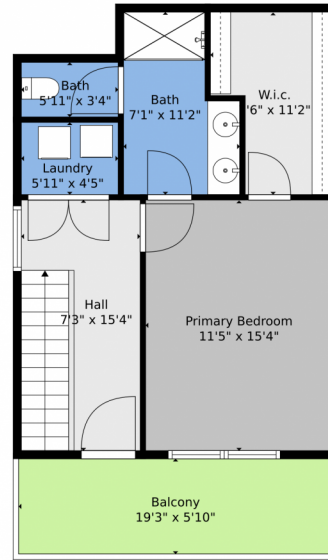

South Reed Way, Littleton, CO 80123 – All Levels

Floor 3

TOTAL: 991 sq. ft
BELOW GROUND: 132 sq. ft, FLOOR 2: 365 sq. ft, FLOOR 3: 494 sq. ft
EXCLUDED AREAS: LOW CEILING: 223 sq. ft, BALCONY: 112 sq. ft

Disclaimer: Sizes and Dimensions are Approximate, Actual May Vary.

Joey Hoiescu
619-806-7014
joey@luxdenver.com
<https://www.thepropertysomm.com>

Scan code
for more
property
details