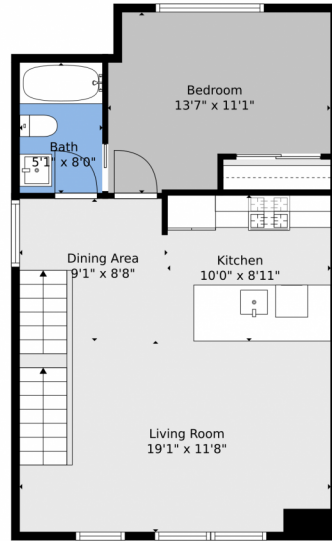

South Reed Way, Littleton, CO 80123 – All Levels

Floor 2