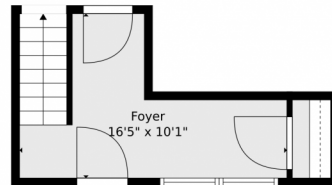

Floor 2

Floor 1

TOTAL: 991 sq. ft
BELOW GROUND: 132 sq. ft, FLOOR 2: 365 sq. ft, FLOOR 3: 494 sq. ft
EXCLUDED AREAS: LOW CEILING: 223 sq. ft, BALCONY: 112 sq. ft

Disclaimer: Sizes and Dimensions are Approximate, Actual May Vary.

Joey Hoiescu
619-806-7014
joey@luxdenver.com
<https://www.thepropertysomm.com>