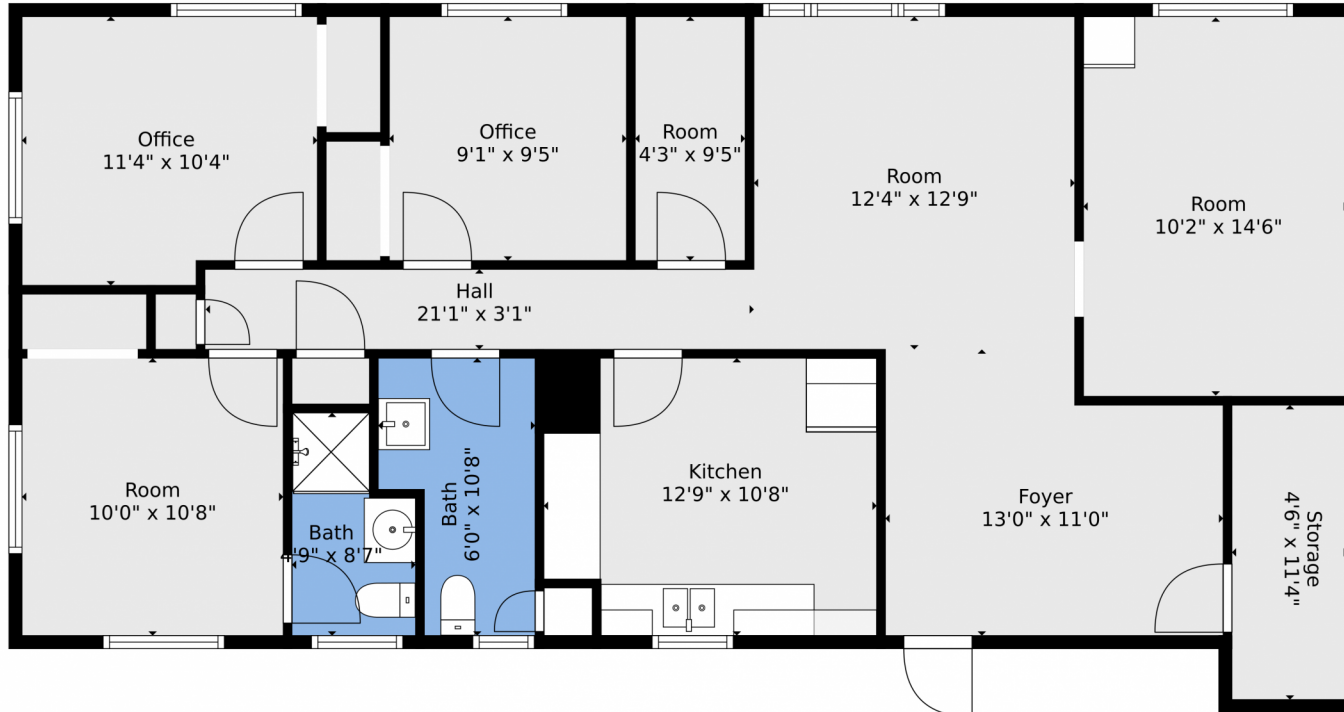

TOTAL: 1175 sq. ft
FLOOR 1: 1175 sq. ft
EXCLUDED AREAS: STORAGE: 51 sq. ft

Disclaimer: Sizes and Dimensions are Approximate, Actual May Vary.

Tonie Benetti
303-210-7336
tonie@tbkrealstate.com
<https://www.tbkrealstate.com>

Scan code
for more
property
details