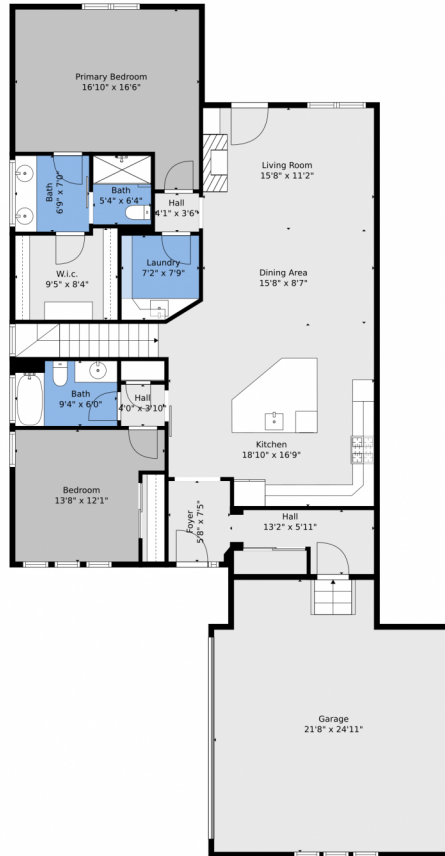

3598 New Haven Circle  
Castle Rock, CO 80109  
COMMUNITY: The Meadows

 Single Family

 1653 SQFT

 2 Beds

 2 Baths

 2 Car

**Tim Hoyman**  
303-669-2676  
timhoyman@outlook.com

**TOTAL: 1534 sq. ft**  
BELOW GROUND: 0 sq. ft, FLOOR 2: 1534 sq. ft  
EXCLUDED AREAS: BASEMENT: 1491 sq. ft, GARAGE: 500 sq. ft  
Floor Plan Created By V1photos.com, Measurements Deamed Highly Reliable But Not Guaranteed.

Disclaimer: Sizes and Dimensions are Approximate, Actual May Vary.

**Tim Hoyman**  
303-669-2676  
timhoyman@outlook.com

**TOTAL: 1534 sq. ft**  
BELOW GROUND: 0 sq. ft, FLOOR 2: 1534 sq. ft  
EXCLUDED AREAS: BASEMENT: 1491 sq. ft, GARAGE: 500 sq. ft  
Floor Plan Created By V1photos.com, Measurements Deamed Highly Reliable But Not Guaranteed.