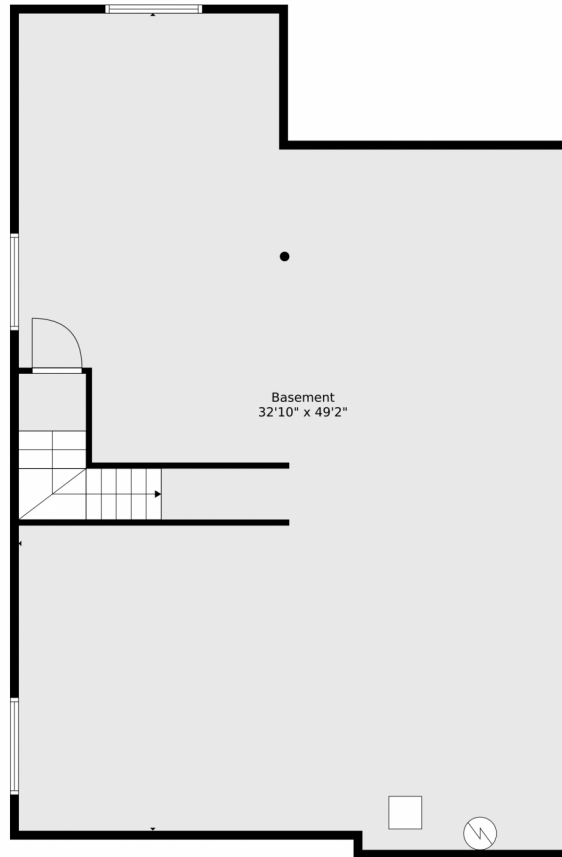

3598 New Haven Circle  
Castle Rock, CO 80109  
COMMUNITY: The Meadows

 Single Family

 1653 SQFT

 2 Beds

 2 Baths

 2 Car

**Tim Hoyman**  
303-669-2676  
timhoyman@outlook.com

**TOTAL: 1534 sq. ft**  
BELOW GROUND: 0 sq. ft, FLOOR 2: 1534 sq. ft  
EXCLUDED AREAS: BASEMENT: 1491 sq. ft, GARAGE: 500 sq. ft  
Floor Plan Created By V1photos.com, Measurements Deamed Highly Reliable But Not Guaranteed.

Disclaimer: Sizes and Dimensions are Approximate, Actual May Vary.

**Tim Hoyman**  
303-669-2676  
timhoyman@outlook.com

**TOTAL: 1534 sq. ft**  
BELOW GROUND: 0 sq. ft, FLOOR 2: 1534 sq. ft  
EXCLUDED AREAS: BASEMENT: 1491 sq. ft, GARAGE: 500 sq. ft  
Floor Plan Created By V1photos.com, Measurements Deamed Highly Reliable But Not Guaranteed.