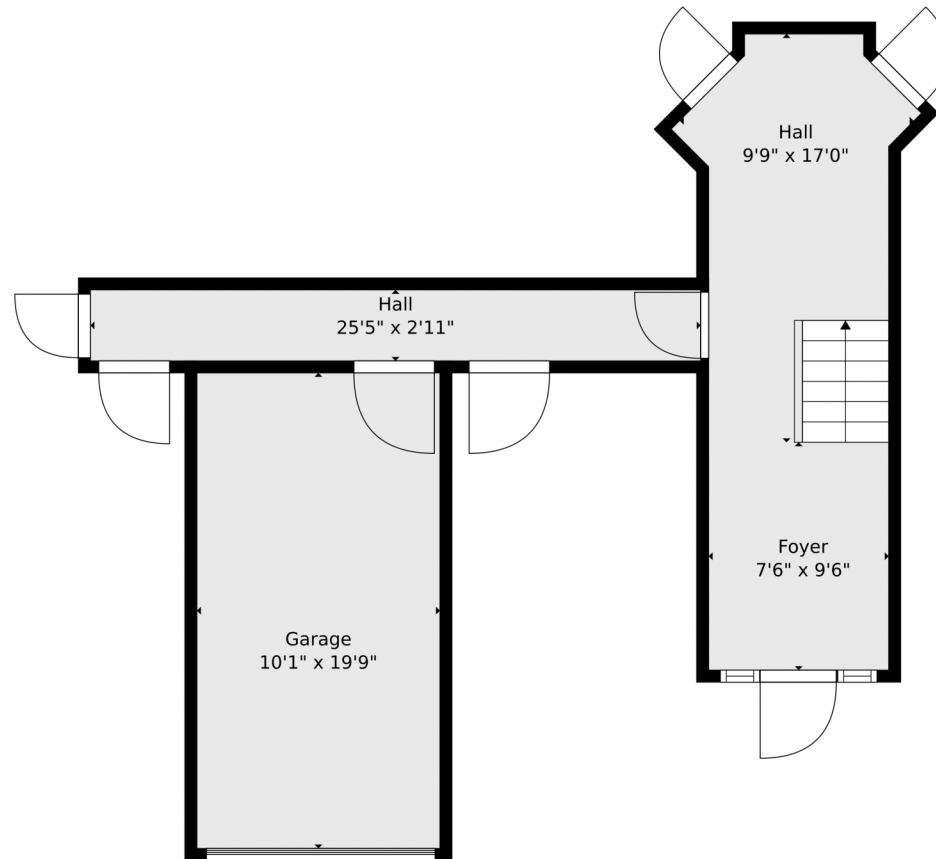

Single Family

1747 SQFT

**Bryan Jones**  
954-806-4133  
BryanHJones@gmail.com

5801 Coach House Circle, Boca Raton, FL 33486 — Ground Floor

**TOTAL: 2095 sq. ft**  
BELOW GROUND: 275 sq. ft, FLOOR 2: 1820 sq. ft  
EXCLUDED AREAS: GARAGE: 200 sq. ft, SCREENED BALCONY: 168 sq. ft, OPEN TO BELOW: 25 sq. ft  
Floor Plan Created By V1photos.com, Measurements Deamed Highly Reliable But Not Guaranteed.

Disclaimer: Sizes and Dimensions are Approximate, Actual May Vary.

**Bryan Jones**  
954-806-4133  
BryanHJones@gmail.com

5801 Coach House Circle, Boca Raton, FL 33486 – 2nd Level

**TOTAL: 2095 sq. ft**  
BELOW GROUND: 275 sq. ft, FLOOR 2: 1820 sq. ft  
EXCLUDED AREAS: GARAGE: 200 sq. ft, SCREENED BALCONY: 168 sq. ft, OPEN TO BELOW: 25 sq. ft  
Floor Plan Created By V1photos.com, Measurements Deamed Highly Reliable But Not Guaranteed.

# 5801 Coach House Circle, Boca Raton, FL 33486 – All Levels

**TOTAL: 2095 sq. ft**  
BELOW GROUND: 275 sq. ft, FLOOR 2: 1820 sq. ft  
EXCLUDED AREAS: GARAGE: 200 sq. ft, SCREENED BALCONY: 168 sq. ft, OPEN TO BELOW: 25 sq. ft  
Floor Plan Created By V1photos.com, Measurements Deamed Highly Reliable But Not Guaranteed.