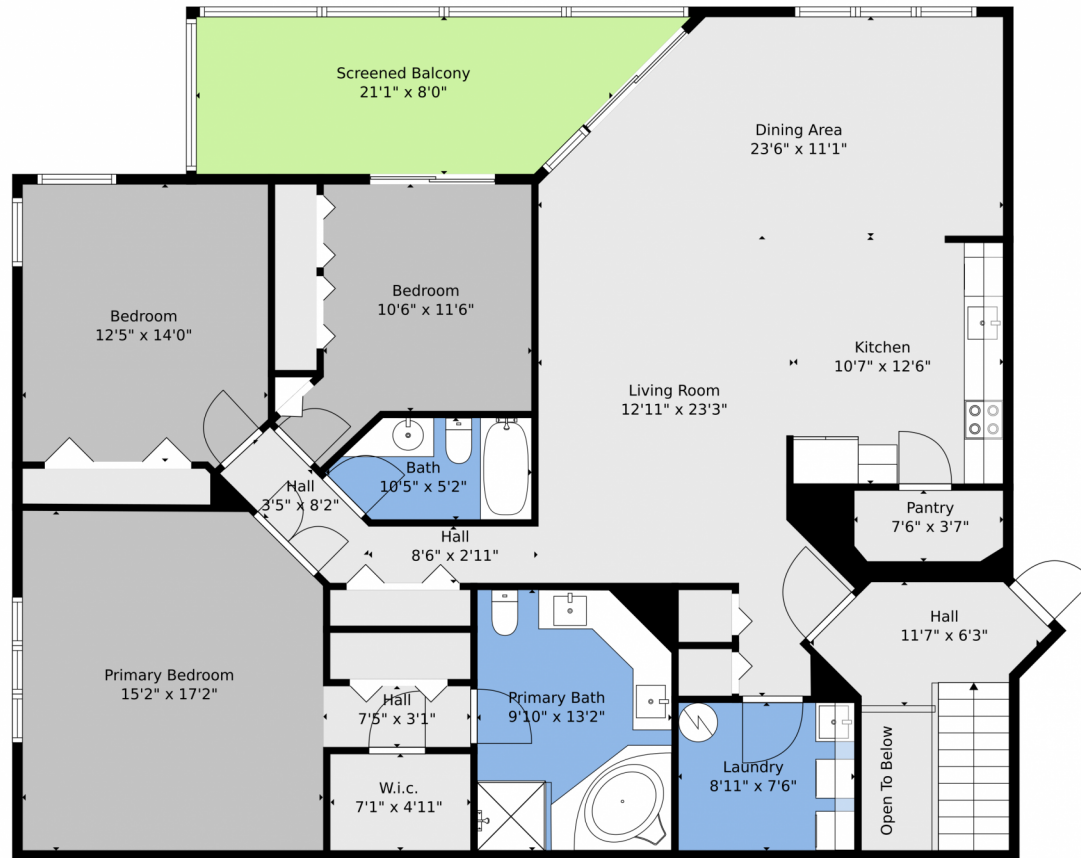

Single Family

1747 SQFT

**Bryan Jones**  
954-806-4133  
BryanHJones@gmail.com

5801 Coach House Circle, Boca Raton, FL 33486 — Ground Floor

**TOTAL: 2095 sq. ft**  
BELOW GROUND: 275 sq. ft, FLOOR 2: 1820 sq. ft  
EXCLUDED AREAS: GARAGE: 200 sq. ft, SCREENED BALCONY: 168 sq. ft, OPEN TO BELOW: 25 sq. ft  
Floor Plan Created By V1photos.com, Measurements Deamed Highly Reliable But Not Guaranteed.

Disclaimer: Sizes and Dimensions are Approximate, Actual May Vary.

**Bryan Jones**  
954-806-4133  
BryanHJones@gmail.com

5801 Coach House Circle, Boca Raton, FL 33486 – 2nd Level

**TOTAL: 2095 sq. ft**  
BELOW GROUND: 275 sq. ft, FLOOR 2: 1820 sq. ft  
EXCLUDED AREAS: GARAGE: 200 sq. ft, SCREENED BALCONY: 168 sq. ft, OPEN TO BELOW: 25 sq. ft  
Floor Plan Created By V1photos.com, Measurements Deamed Highly Reliable But Not Guaranteed.

Disclaimer: Sizes and Dimensions are Approximate, Actual May Vary.

**Bryan Jones**  
954-806-4133  
BryanHJones@gmail.com

# 5801 Coach House Circle, Boca Raton, FL 33486 – All Levels

**TOTAL: 2095 sq. ft**  
BELOW GROUND: 275 sq. ft, FLOOR 2: 1820 sq. ft  
EXCLUDED AREAS: GARAGE: 200 sq. ft, SCREENED BALCONY: 168 sq. ft, OPEN TO BELOW: 25 sq. ft  
Floor Plan Created By V1photos.com, Measurements Deamed Highly Reliable But Not Guaranteed.