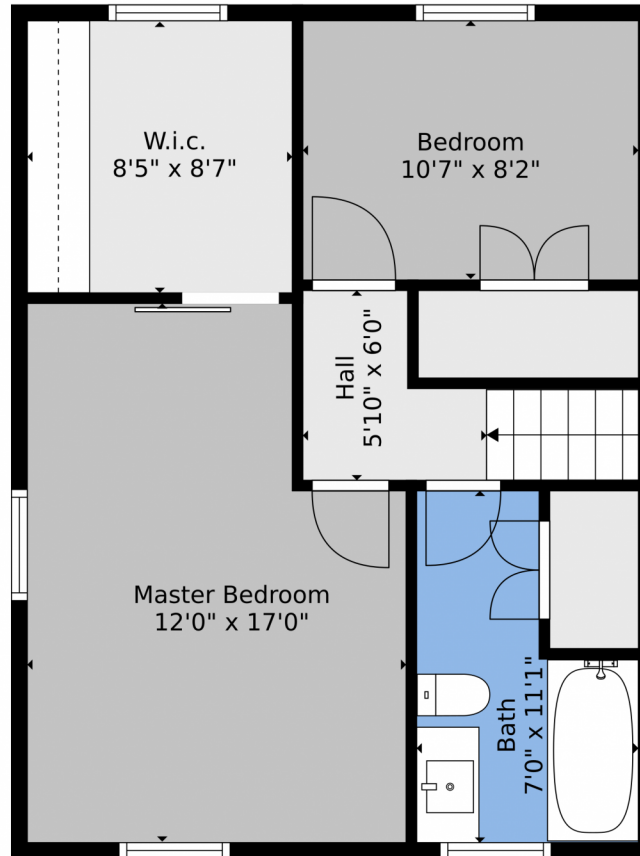

**TOTAL: 1397 sq. ft**  
BELOW GROUND: 430 sq. ft, FLOOR 2: 464 sq. ft, FLOOR 3: 503 sq. ft  
EXCLUDED AREAS: PORCH: 23 sq. ft, PATIO: 274 sq. ft, GARAGE: 256 sq. ft  
Floor Plan Created By V1photos.com, Measurements Deamed Highly Reliable But Not Guaranteed.

Disclaimer: Sizes and Dimensions are Approximate, Actual May Vary.

**Taylor Haas**  
303-665-7368  
taylorh@coloradorpm.com  
<https://www.coloradorpm.com/available-rental-properties-denver>

**TOTAL: 1397 sq. ft**  
BELOW GROUND: 430 sq. ft, FLOOR 2: 464 sq. ft, FLOOR 3: 503 sq. ft  
EXCLUDED AREAS: PORCH: 23 sq. ft, PATIO: 274 sq. ft, GARAGE: 256 sq. ft  
Floor Plan Created By V1photos.com, Measurements Deamed Highly Reliable But Not Guaranteed.