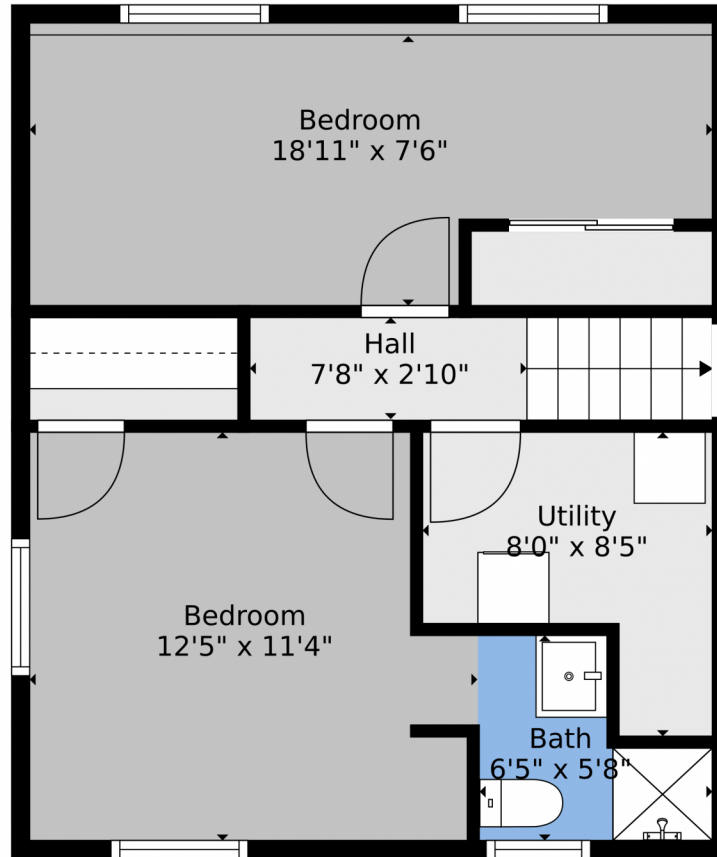

 Single Family

 1187 SQFT

 3 Beds

 1 Baths

**Taylor Haas**  
 303-665-7368  
 taylorh@coloradorpm.com  
<https://www.coloradorpm.com/available-rental-properties-denver>

805 Cardinal Street, Colorado Springs, CO 80911 – Lower Level

**TOTAL: 1397 sq. ft**  
BELOW GROUND: 430 sq. ft, FLOOR 2: 464 sq. ft, FLOOR 3: 503 sq. ft  
EXCLUDED AREAS: PORCH: 23 sq. ft, PATIO: 274 sq. ft, GARAGE: 256 sq. ft  
Floor Plan Created By V1photos.com, Measurements Deamed Highly Reliable But Not Guaranteed.

Disclaimer: Sizes and Dimensions are Approximate, Actual May Vary.

**Taylor Haas**  
303-665-7368  
taylorh@coloradorpm.com  
<https://www.coloradorpm.com/available-rental-properties-denver>

**TOTAL: 1397 sq. ft**  
BELOW GROUND: 430 sq. ft, FLOOR 2: 464 sq. ft, FLOOR 3: 503 sq. ft  
EXCLUDED AREAS: PORCH: 23 sq. ft, PATIO: 274 sq. ft, GARAGE: 256 sq. ft  
Floor Plan Created By V1photos.com, Measurements Deamed Highly Reliable But Not Guaranteed.