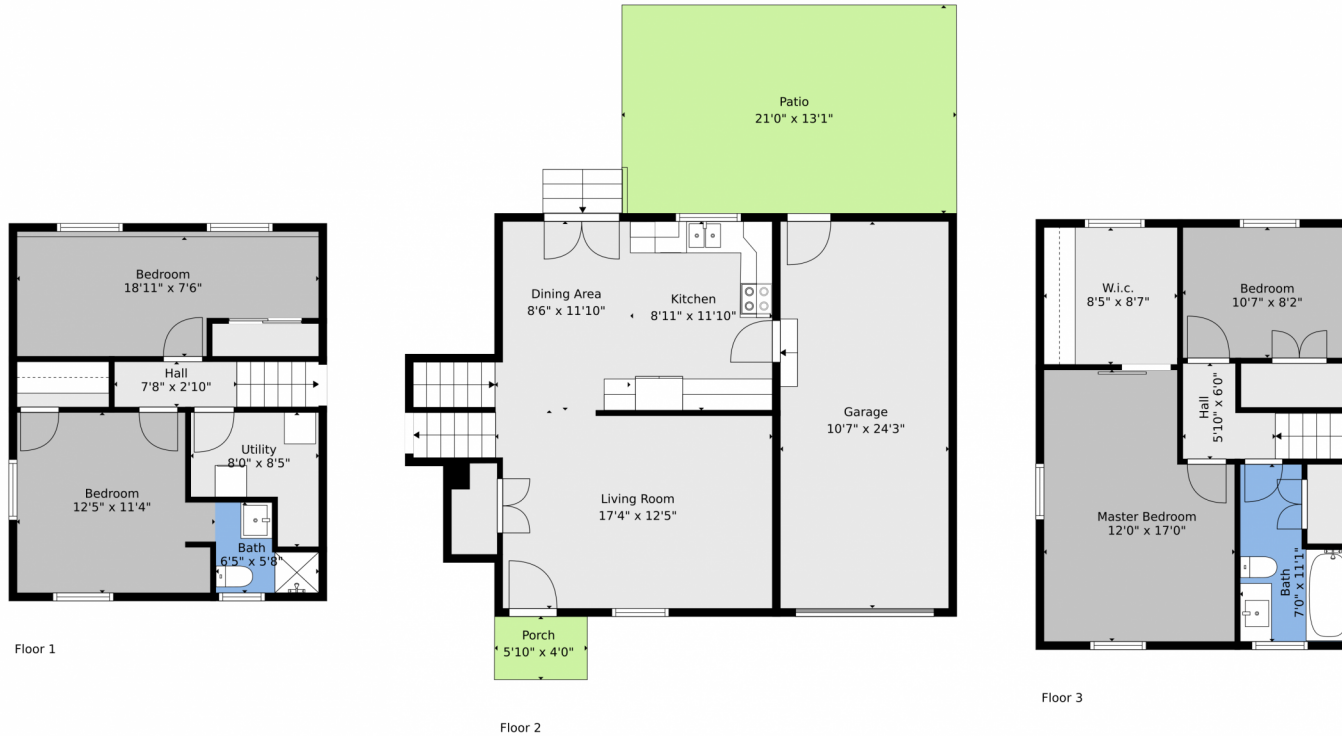

**TOTAL: 1397 sq. ft**  
BELOW GROUND: 430 sq. ft, FLOOR 2: 464 sq. ft, FLOOR 3: 503 sq. ft  
EXCLUDED AREAS: PORCH: 23 sq. ft, PATIO: 274 sq. ft, GARAGE: 256 sq. ft  
Floor Plan Created By V1photos.com, Measurements Deamed Highly Reliable But Not Guaranteed.

Disclaimer: Sizes and Dimensions are Approximate, Actual May Vary.

**Taylor Haas**  
303-665-7368  
taylorh@coloradorpm.com  
<https://www.coloradorpm.com/available-rental-properties-denver>

**TOTAL: 1397 sq. ft**  
BELOW GROUND: 430 sq. ft, FLOOR 2: 464 sq. ft, FLOOR 3: 503 sq. ft  
EXCLUDED AREAS: PORCH: 23 sq. ft, PATIO: 274 sq. ft, GARAGE: 256 sq. ft  
Floor Plan Created By V1photos.com, Measurements Deamed Highly Reliable But Not Guaranteed.