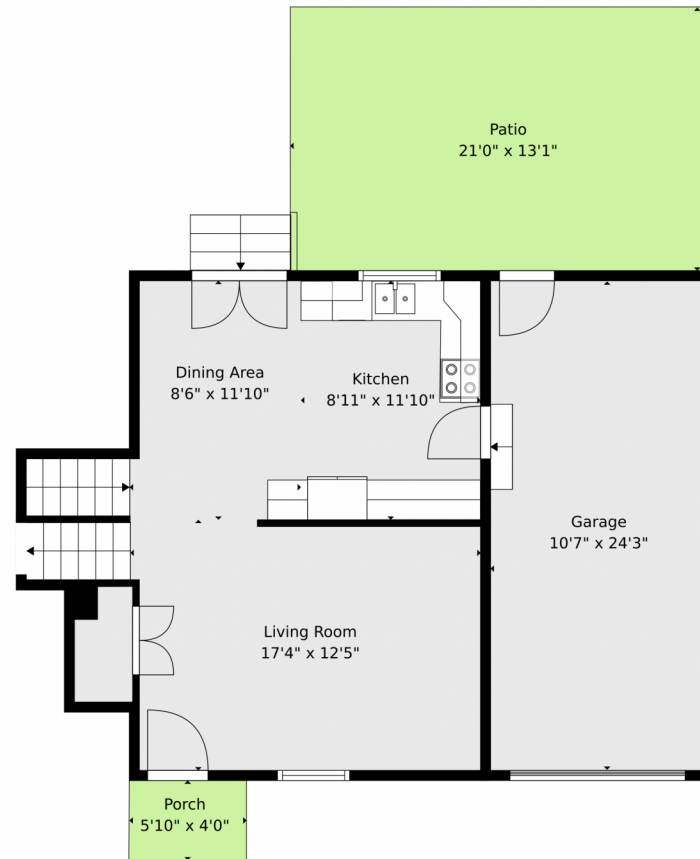

**TOTAL: 1397 sq. ft**  
BELOW GROUND: 430 sq. ft, FLOOR 2: 464 sq. ft, FLOOR 3: 503 sq. ft  
EXCLUDED AREAS: PORCH: 23 sq. ft, PATIO: 274 sq. ft, GARAGE: 256 sq. ft  
Floor Plan Created By V1photos.com, Measurements Deamed Highly Reliable But Not Guaranteed.

Disclaimer: Sizes and Dimensions are Approximate, Actual May Vary.

**Taylor Haas**  
303-665-7368  
taylorh@coloradorpm.com  
<https://www.coloradorpm.com/available-rental-properties-denver>

**TOTAL: 1397 sq. ft**  
BELOW GROUND: 430 sq. ft, FLOOR 2: 464 sq. ft, FLOOR 3: 503 sq. ft  
EXCLUDED AREAS: PORCH: 23 sq. ft, PATIO: 274 sq. ft, GARAGE: 256 sq. ft  
Floor Plan Created By V1photos.com, Measurements Deamed Highly Reliable But Not Guaranteed.