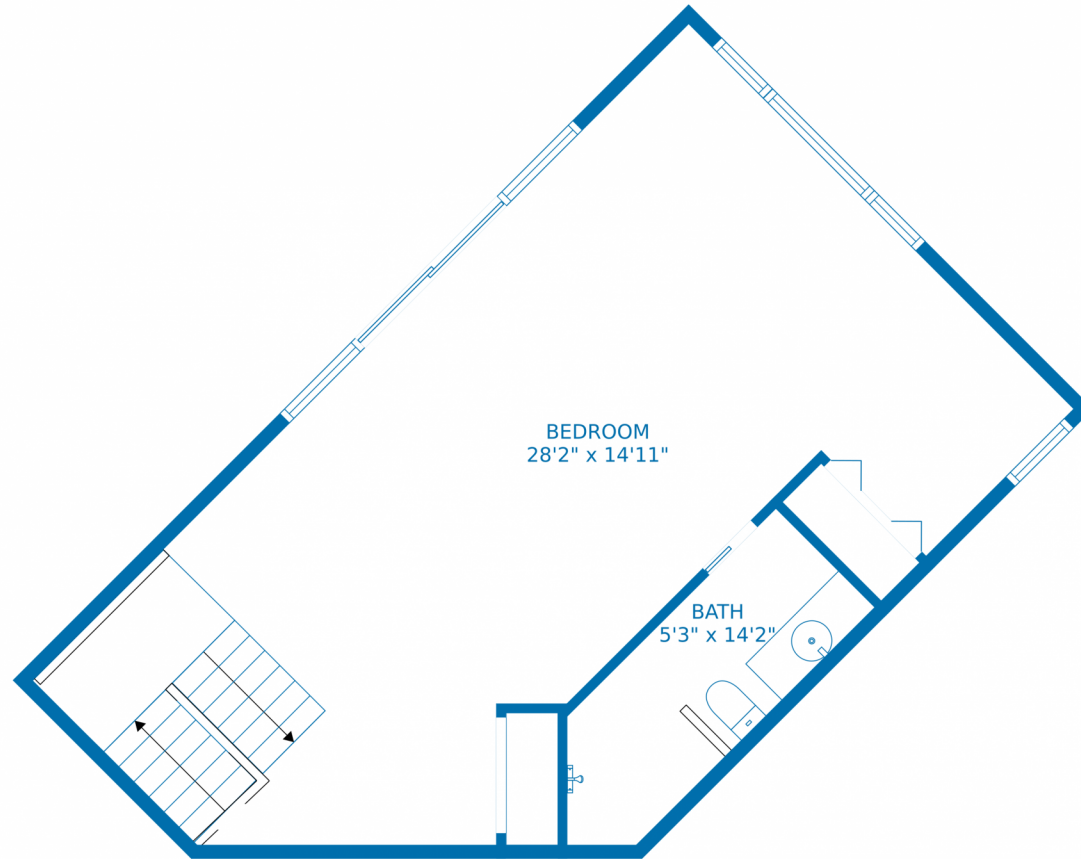

20600 Slalom Course Court  
Estero, FL 33928

Single Family

3910 SQFT

Ana Rueger  
786-371-8466  
elurpropertysolutions@gmail.com

Scan code  
for more  
property  
details

20600 Slalom Course Court, Estero, FL 33928 – 2nd Floor

**TOTAL: 3682 sq. ft**  
FLOOR 1: 3027 sq. ft, FLOOR 2: 655 sq. ft  
EXCLUDED AREAS: GARAGE: 825 sq. ft, SCREENED PORCH: 1327 sq. ft, PORCH: 279 sq. ft,  
PATIO: 1848 sq. ft, COVERED PATIO: 580 sq. ft, LOW CEILING: 217 sq. ft  
FLOOR PLAN CREATED BY CUBICASA APP. MEASUREMENTS DEEMED HIGHLY RELIABLE BUT NOT GUARANTEED.

# 20600 Slalom Course Court, Estero, FL 33928 — All Floors

**TOTAL: 3682 sq. ft**

FLOOR 1: 3027 sq. ft, FLOOR 2: 655 sq. ft

EXCLUDED AREAS: GARAGE: 825 sq. ft, SCREENED PORCH: 1327 sq. ft, PORCH: 279 sq. ft,

PATIO: 1848 sq. ft, COVERED PATIO: 580 sq. ft, LOW CEILING: 217 sq. ft

FLOOR PLAN CREATED BY CUBICASA APP. MEASUREMENTS DEEMED HIGHLY RELIABLE BUT NOT GUARANTEED.

Disclaimer: Sizes and Dimensions are Approximate, Actual May Vary.