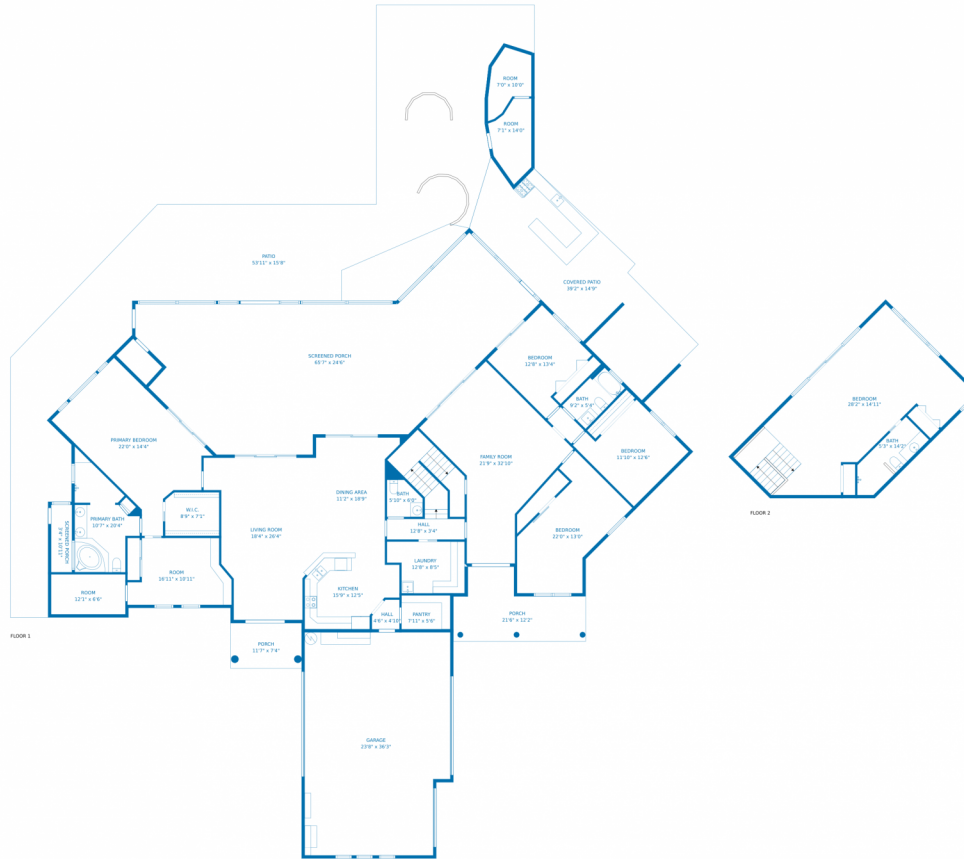

20600 Slalom Course Court, Estero, FL 33928 — All Floors

TOTAL: 3682 sq. ft

FLOOR 1: 3027 sq. ft, FLOOR 2: 655 sq. ft

EXCLUDED AREAS: GARAGE: 825 sq. ft, SCREENED PORCH: 1327 sq. ft, PORCH: 279 sq. ft,

PATIO: 1848 sq. ft, COVERED PATIO: 580 sq. ft, LOW CEILING: 217 sq. ft

Disclaimer: Sizes and Dimensions are Approximate, Actual May Vary.

Ana Rueger
786-371-8466
elurpropertysolutions@gmail.com