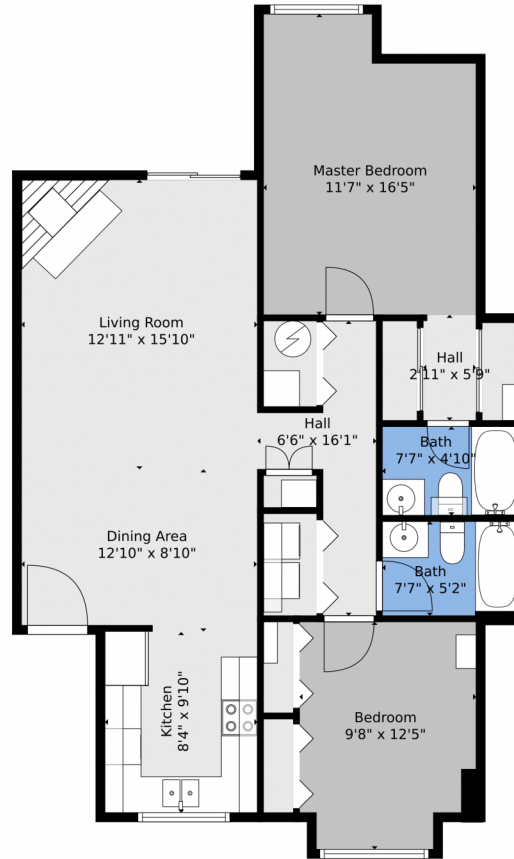

TOTAL: 941 sq. ft
FLOOR 1: 941 sq. ft
EXCLUDED AREAS: UNDEFINED: 14 sq. ft

Disclaimer: Sizes and Dimensions are Approximate, Actual May Vary.

Taylor Haas
303-665-7368
taylorh@coloradorpm.com
<https://www.coloradorpm.com/available-rental-properties-denver>