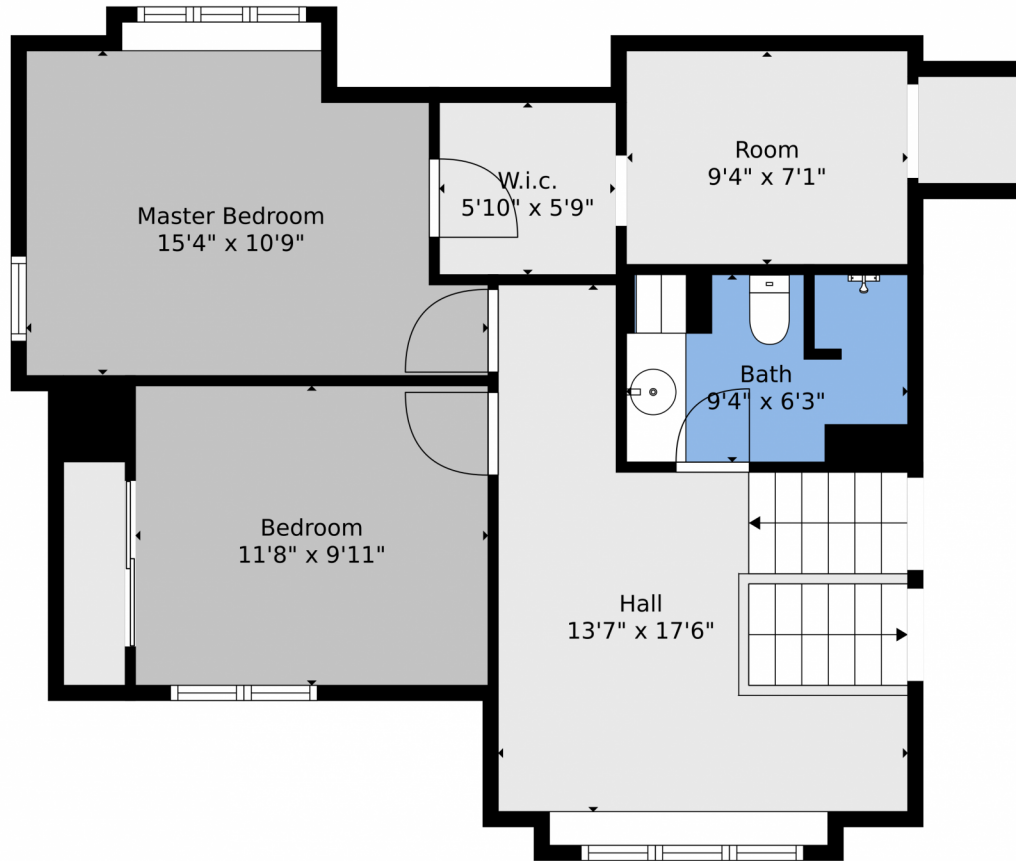

Disclaimer: Sizes and Dimensions are Approximate, Actual May Vary.

Taylor Haas
303-665-7368
taylorh@coloradorpm.com
<https://www.coloradorpm.com/available-rental-properties-denver>

TOTAL: 1358 sq. ft
BELOW GROUND: 115 sq. ft, FLOOR 2: 569 sq. ft, FLOOR 3: 674 sq. ft
EXCLUDED AREAS: PORCH: 33 sq. ft, BALCONY: 53 sq. ft

Floor Plan Created By V1photos.com. Measurements Deamed Highly Reliable But Not Guaranteed.

Disclaimer: Sizes and Dimensions are Approximate, Actual May Vary.

Taylor Haas
303-665-7368
taylorh@coloradorpm.com
<https://www.coloradorpm.com/available-rental-properties-denver>

Scan code
for more
property
details

TOTAL: 1358 sq. ft
BELOW GROUND: 115 sq. ft, FLOOR 2: 569 sq. ft, FLOOR 3: 674 sq. ft
EXCLUDED AREAS: PORCH: 33 sq. ft, BALCONY: 53 sq. ft
Floor Plan Created By V1photos.com, Measurements Deamed Highly Reliable But Not Guaranteed.

TOTAL: 1358 sq. ft
BELOW GROUND: 115 sq. ft, FLOOR 2: 569 sq. ft, FLOOR 3: 674 sq. ft
EXCLUDED AREAS: PORCH: 33 sq. ft, BALCONY: 53 sq. ft

Floor Plan Created By V1photos.com, Measurements Deamed Highly Reliable But Not Guaranteed.