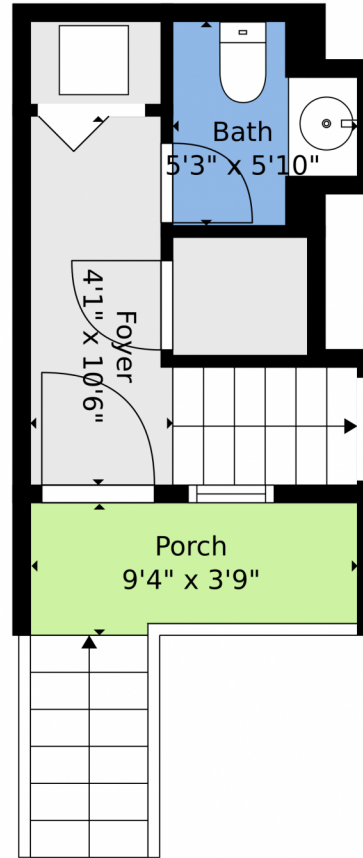

 Single Family

 1230 SQFT

 2 Beds

 1/1 Baths

Taylor Haas
303-665-7368
taylorh@coloradorpm.com
<https://www.coloradorpm.com/available-rental-properties-denver>

TOTAL: 1358 sq. ft
BELOW GROUND: 115 sq. ft, FLOOR 2: 569 sq. ft, FLOOR 3: 674 sq. ft
EXCLUDED AREAS: PORCH: 33 sq. ft, BALCONY: 53 sq. ft
Floor Plan Created By V1photos.com. Measurements Deamed Highly Reliable But Not Guaranteed.

Disclaimer: Sizes and Dimensions are Approximate, Actual May Vary.

Taylor Haas
303-665-7368
taylorh@coloradorpm.com
<https://www.coloradorpm.com/available-rental-properties-denver>

TOTAL: 1358 sq. ft
BELOW GROUND: 115 sq. ft, FLOOR 2: 569 sq. ft, FLOOR 3: 674 sq. ft
EXCLUDED AREAS: PORCH: 33 sq. ft, BALCONY: 53 sq. ft

Floor Plan Created By V1photos.com. Measurements Deamed Highly Reliable But Not Guaranteed.

Disclaimer: Sizes and Dimensions are Approximate, Actual May Vary.

Taylor Haas
303-665-7368
taylorh@coloradorpm.com
<https://www.coloradorpm.com/available-rental-properties-denver>

Scan code
for more
property
details

TOTAL: 1358 sq. ft
BELOW GROUND: 115 sq. ft, FLOOR 2: 569 sq. ft, FLOOR 3: 674 sq. ft
EXCLUDED AREAS: PORCH: 33 sq. ft, BALCONY: 53 sq. ft
Floor Plan Created By V1photos.com, Measurements Deamed Highly Reliable But Not Guaranteed.