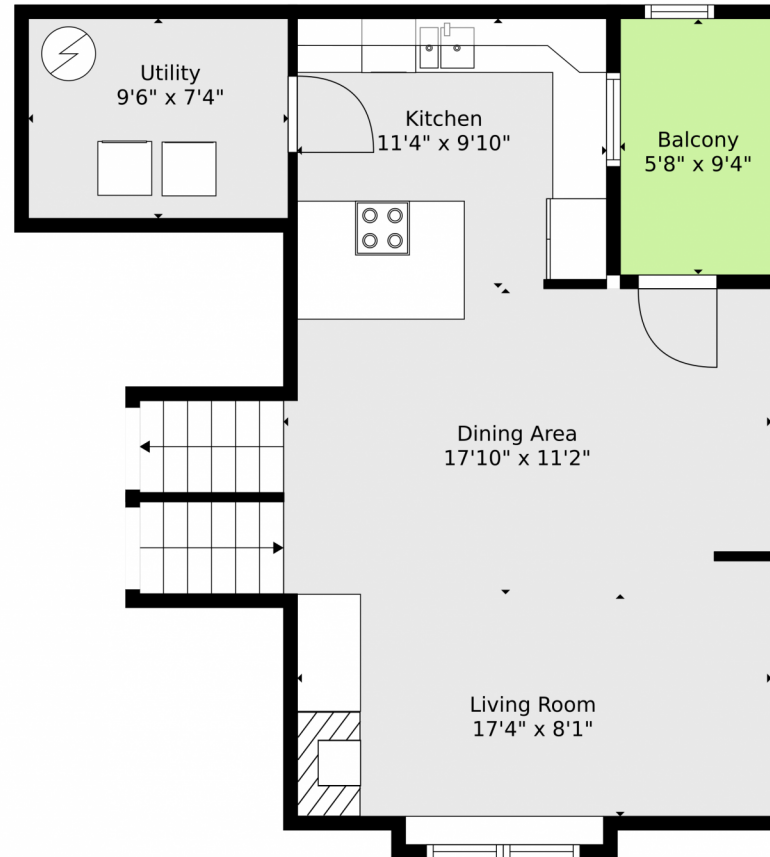

TOTAL: 1358 sq. ft
BELOW GROUND: 115 sq. ft, FLOOR 2: 569 sq. ft, FLOOR 3: 674 sq. ft
EXCLUDED AREAS: PORCH: 33 sq. ft, BALCONY: 53 sq. ft

Disclaimer: Sizes and Dimensions are Approximate, Actual May Vary.

Taylor Haas
303-665-7368
taylorh@coloradorpm.com
<https://www.coloradorpm.com/available-rental-properties-denver>

Scan code
for more
property
details