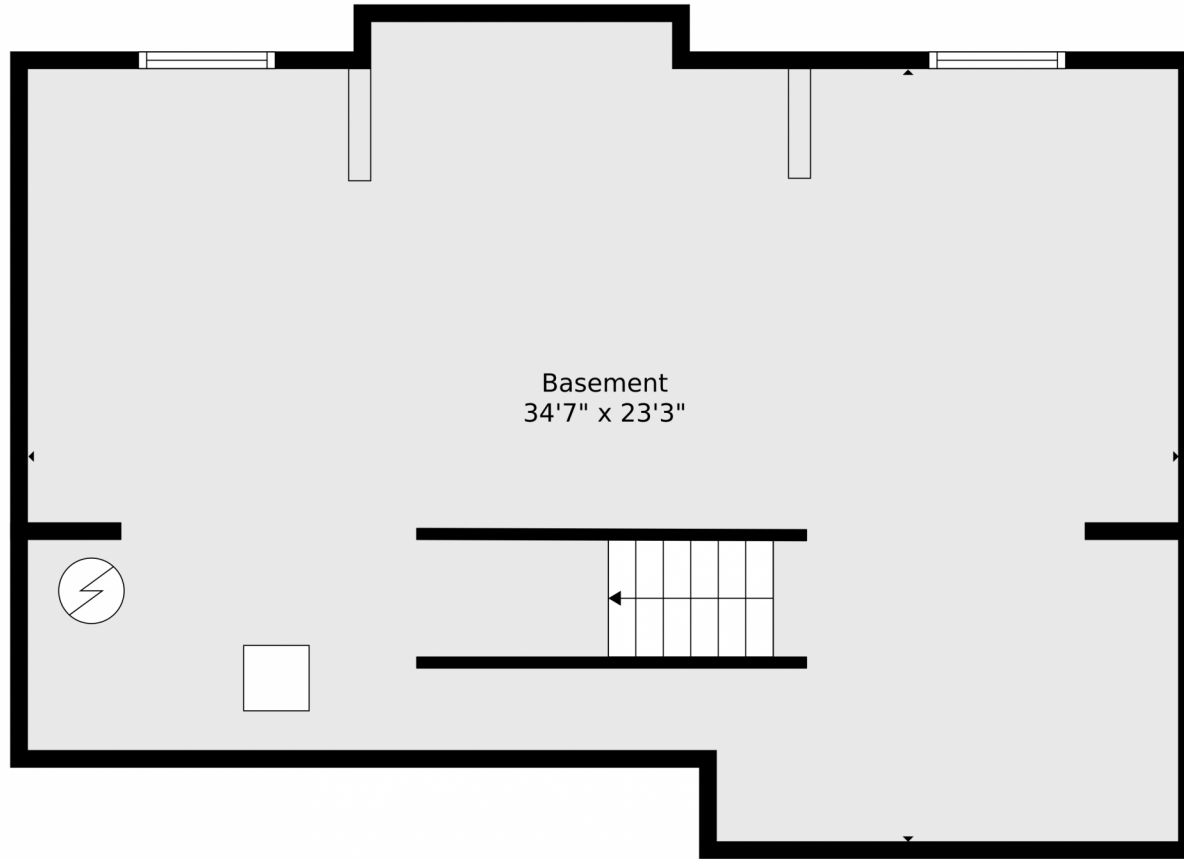

 Single Family

 2098 SQFT

 3 Beds

 2/1 Baths

Taylor Haas
 303-665-7368
 taylorh@coloradorpm.com
<https://www.coloradorpm.com/available-rental-properties-denver>

Basement
34'7" x 23'3"

TOTAL: 2044 sq. ft
BELOW GROUND: 0 sq. ft, FLOOR 2: 812 sq. ft, FLOOR 3: 1232 sq. ft
EXCLUDED AREAS: BASEMENT: 763 sq. ft, GARAGE: 604 sq. ft
Floor Plan Created By V1photos.com, Measurements Deamed Highly Reliable But Not Guaranteed.

TOTAL: 2044 sq. ft
BELOW GROUND: 0 sq. ft, FLOOR 2: 812 sq. ft, FLOOR 3: 1232 sq. ft
EXCLUDED AREAS: BASEMENT: 763 sq. ft, GARAGE: 604 sq. ft
Floor Plan Created By V1photos.com, Measurements Deamed Highly Reliable But Not Guaranteed.

Disclaimer: Sizes and Dimensions are Approximate, Actual May Vary.

Taylor Haas
303-665-7368
taylorh@coloradorpm.com
<https://www.coloradorpm.com/available-rental-properties-denver>

TOTAL: 2044 sq. ft
BELOW GROUND: 0 sq. ft, FLOOR 2: 812 sq. ft, FLOOR 3: 1232 sq. ft
EXCLUDED AREAS: BASEMENT: 763 sq. ft, GARAGE: 604 sq. ft
Floor Plan Created By V1photos.com, Measurements Deamed Highly Reliable But Not Guaranteed.